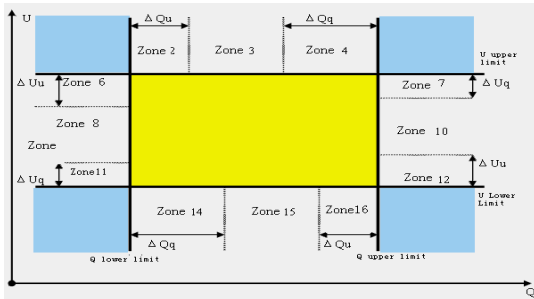

Recent Output File

Exit

Recording Output Index

Recording Output Table

Name	Switch Name	Station Name	Init. State	475 State
1	2002267_2002267 Feeder Tie Breaker	CH45646-1 Substation	Open	Open
2	2002267_2002267 General Breaker	CH45646-1 Substation	Close	Open
3	1515-51_BerGen 245 Busbar AirCircuit Breaker	BerGen SubStation	Open	Open
4	1515-51_BerGen 245 General Breaker	BerGen SubStation	Close	Open
5	2002267_2002267 Feeder Tie Breaker	CH45646-1 Substation	Open	Open
6	2002267_2002267 General Breaker	CH45646-1 Substation	Close	Open
7	1515-51_BerGen 245 Busbar AirCircuit Breaker	BerGen SubStation	Open	Open
8	1515-51_BerGen 245 General Breaker	BerGen SubStation	Close	Open