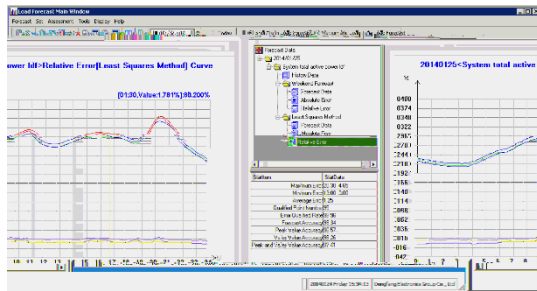

Power Plant RM Info

RM Name	RM Type	RM Status	RM Description
...

Start Time	End Time	Reason for power change	Operator	CreationTime	Notes
2012-07-24 00:00:00	2012-07-24 00:00:00	Disconnection due to maintenance

Recent Output File

Exit

Recording Output Index

Recording Output Table

Name	Switch Name	Station Name	Init. State	475 State
1	2002267_2002267 Feeder Tie Breaker	CH45646-1 Substation	Open	Open
2	2002267_2002267 General Breaker	CH45646-1 Substation	Close	Open
3	1515-51_BerGen 245 Busbar AirCircuit Breaker	BerGen SubStation	Open	Open
4	1515-51_BerGen 245 General Breaker	BerGen SubStation	Close	Open
5	2002267_2002267 Feeder Tie Breaker	CH45646-1 Substation	Open	Open
6	2002267_2002267 General Breaker	CH45646-1 Substation	Close	Open
7	1515-51_BerGen 245 Busbar AirCircuit Breaker	BerGen SubStation	Open	Open
8	1515-51_BerGen 245 General Breaker	BerGen SubStation	Close	Open